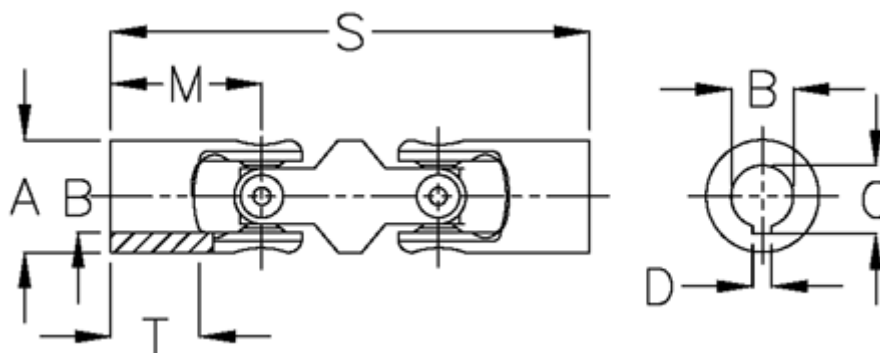

Article number: 07650303

Description: Double cross joint w/needle bearing
0.650.303

Measures

A	= 50
B H7	= 32
C	= 35.3
D	= 10
M	= 66
MD max N m	= 120
s	= 188
T	= 40